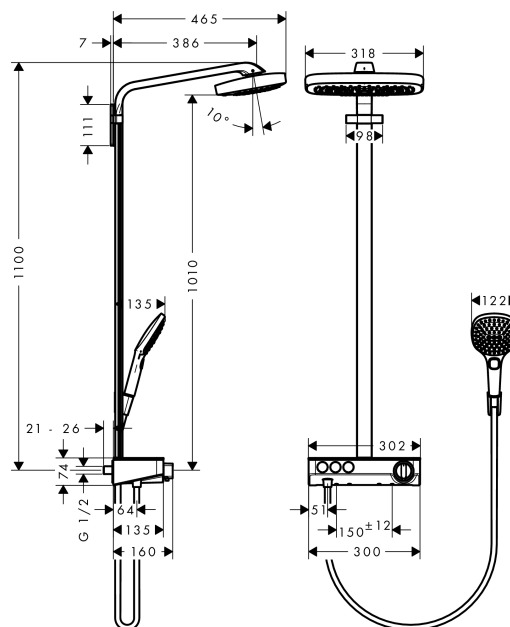

Raindance Select
Raindance Select E 300 3jet ST Showerpipe
 Surfaces: **chrome** Article Number: **27127000**

Description

product features

- overhead shower Raindance Select E 300 3jet
- shower head size: 300 x 190 mm
- spray type: RainAir (rain spray enriched with air), Rain, RainStream
- convenient diversion via Select button
- flow rate RainAir spray (at 0.3 MPa): 16 l/min
- flow rate Rain spray (at 0.3 MPa): 16 l/min
- flow rate RainStream spray (at 0.3 MPa): 19 l/min
- operating pressure: min. 0.2 MPa/max. 1.0 MPa
- spray disc surface in two variants: chrome or white
- shower arm length: 380 mm
- thermostat ShowerTablet Select 300
- with spacious shelf
- shelf finish: chrome or white
- safety lock at 40° C
- adjustable hot water limitation
- convenient diversion via Select button
- installation type: exposed installation
- in case of installation on existing G 1/2 connections, adaptor no.02026000 must be used

consists of

- Porter'S shower holder (#28331XXX)
- Isiflex shower hose 1.60 m (#28276XXX)
- Raindance Select E 120 3jet hand shower (#26520XXX)

Technology

Design awards

Product image

Scale drawing

Raindance Select

Raindance Select E 300 3jet ST Showerpipe

Surfaces: **chrome** Article Number: **27127000**

Flowchart

- ① Overhead shower Rain / RainAir
- ② Hand shower
- ③ Overhead shower RainStream
- ④ Overhead shower Rain + RainStream / RainAir + RainStream