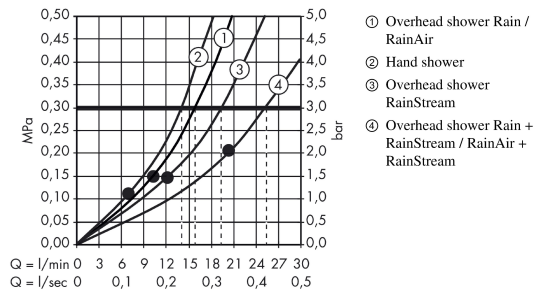

Raindance Select

Raindance Select E 300 3jet ST Showerpipe

Surfaces: **chrome** Article Number: **27127000**

Flowchart

- ① Overhead shower Rain / RainAir
- ② Hand shower
- ③ Overhead shower RainStream
- ④ Overhead shower Rain + RainStream / RainAir + RainStream